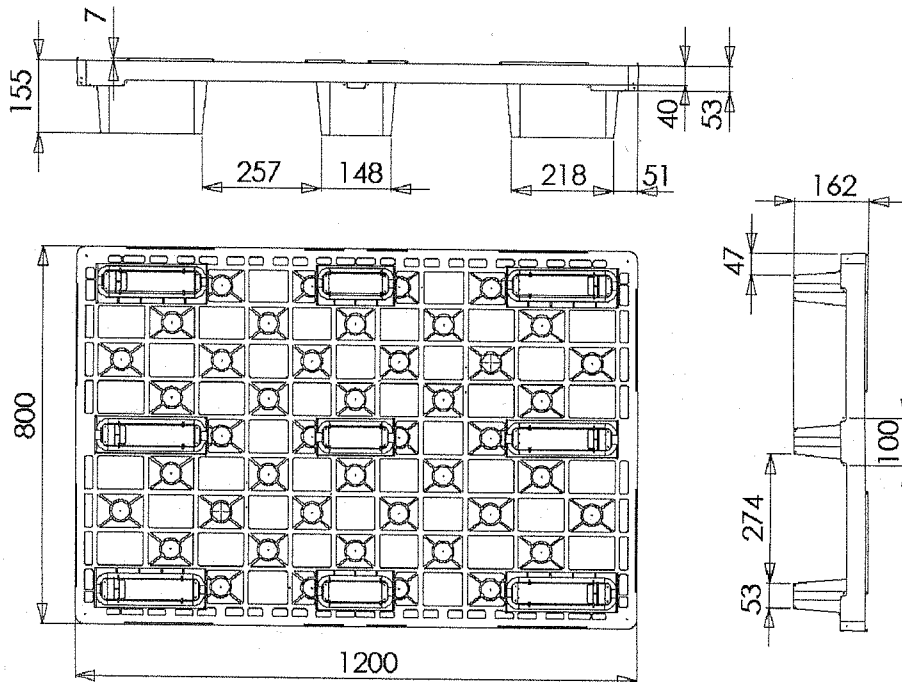

## ONE WAY 800 x 1200

#### Technical datasheet

<b>Description:</b>	The Smartflow pallet is moulded in one part.
<b>Dimensions:</b>	Length: 1200 mm / Width: 800 mm / Height: without runners: 155 mm, with runners: 182 mm
<b>Options:</b>	Extra rims (7 mm) give more stability to your load.
<b>Weight:</b>	5,6 kg (without runners) / 7,7 kg (with runners)
<b>Material:</b>	HDPE recycled or virgin
<b>Mechanical resistance:</b>	Static: 1500 kg / Dynamic: 800 kg * / Rack : N
<b>Hygiene:</b>	Easy to clean due to open structure. The pallet doesn't absorb any liquids.